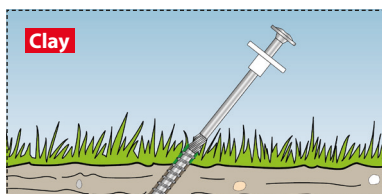

Use and installation of tent screws