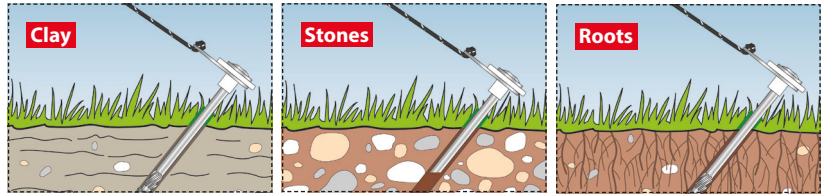

Description & Area of Application

- Versatile tent screws - for securing tents, gazebos, awnings, volleyball nets, trampolines or tarpaulins in rooted, stony, frozen or clay soil
- Tent screws in two lengths for different anchoring depths and stronger hold compared to standard tent pegs
- The white washers ensure good visibility and protect the loops and eyelets