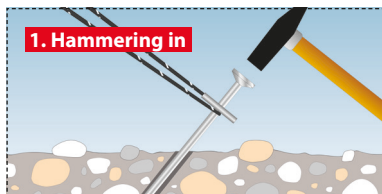

Use and installation of rock pegs