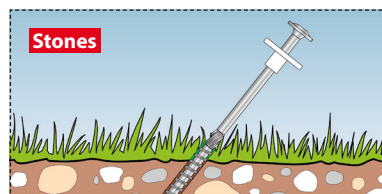

Use and installation of tent screws