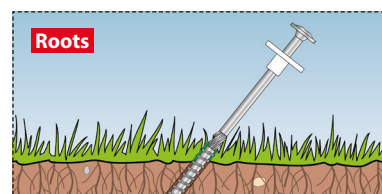

Use and installation of tent screws