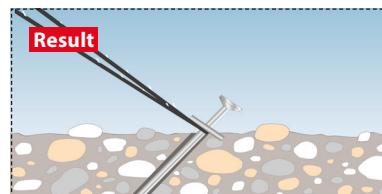

Use and installation of rock pegs