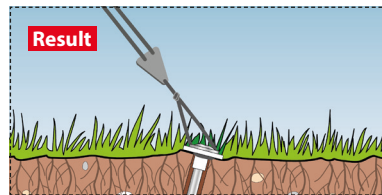

Use and installation of tent screws