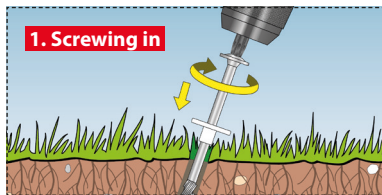

Use and installation of tent screws